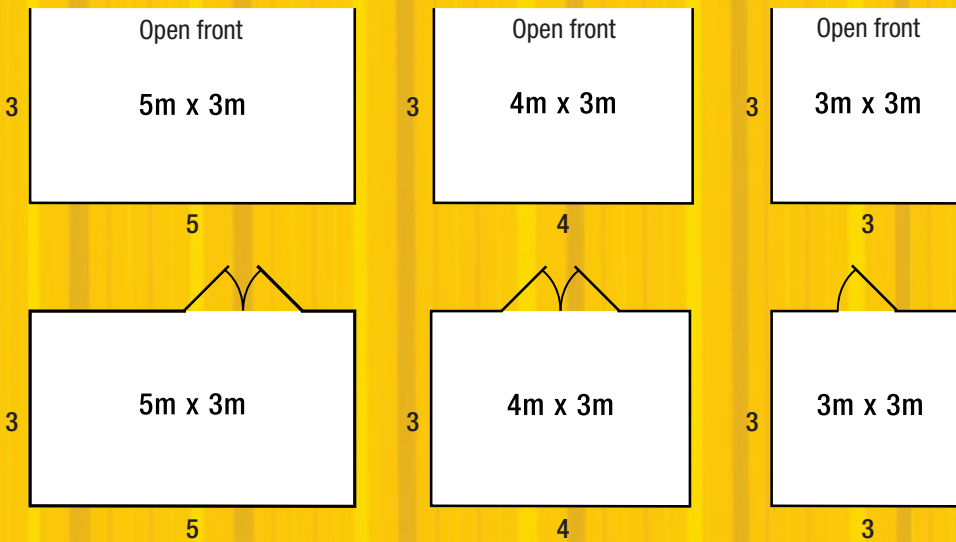

STEEL BUILDINGS

WHO CAN? TOTALSPAN!

UTILITY SHEDS

Store it away and lock it up, with Totalspan's utility sheds. Tall enough to stand in, these great storage sheds come in a range of sizes for the garden, work site, or farm. Our larger sizes are also ideal as a small garage for ride-ons.

SPECIFICATIONS

SIZE: 15m², 12m² or 9m² HEIGHT: 2.09m

* Building dimensions are nominal sizes only. For exact dimensions see your local Totalspan franchise.

STEEL BUILDINGS

WHO CAN? TOTALSPAN!

OPTIONAL EXTRAS