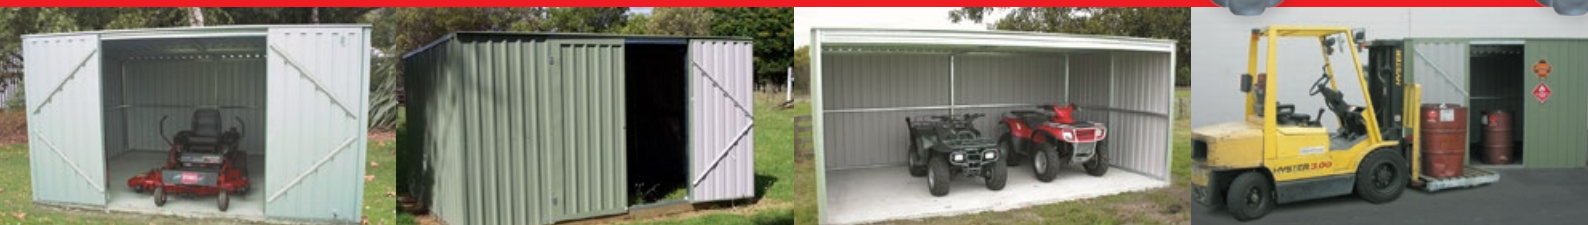

STEEL BUILDINGS

WHO CAN? TOTALSPAN!

UTILITY SHEDS

Store it away and lock it up, with Totalspan's utility sheds. Tall enough to stand in, these great storage sheds come in a range of sizes for the garden, work site, or farm. Our larger sizes are also ideal as a small garage for ride-ons.

SPECIFICATIONS

SIZE: 15m², 12m² or 9m² HEIGHT: 2.09m

* Building dimensions are nominal sizes only. For exact dimensions see your local Totalspan franchise.

STEEL BUILDINGS

WHO CAN? TOTALSPAN!

OPTIONAL EXTRAS