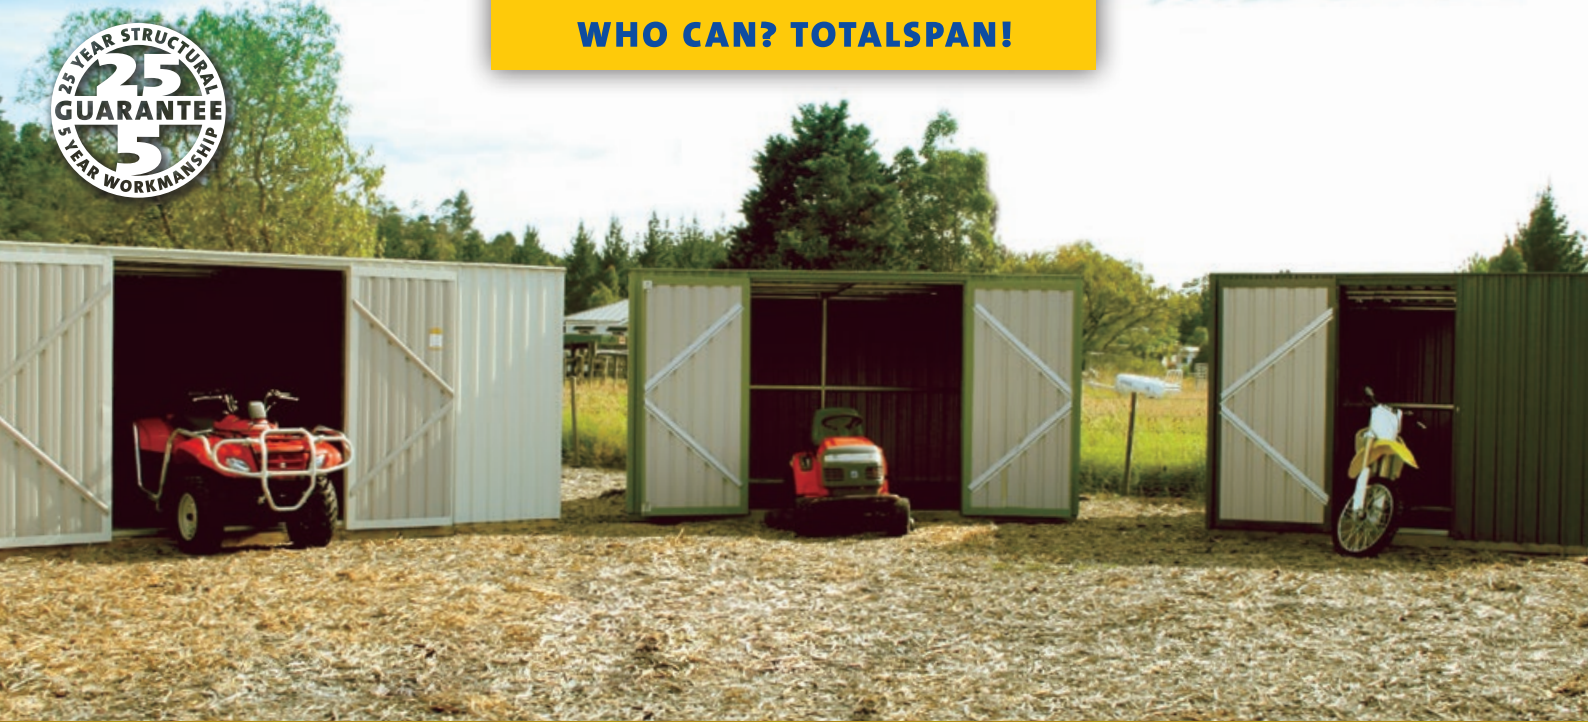

STEEL BUILDINGS

WHO CAN? TOTALSPAN!

UTILITY SHEDS

Store it away and lock it up, with Totalspan's utility sheds. Tall enough to stand in, these great storage sheds come in a range of sizes for the garden, work site, or farm. Our larger sizes are also ideal as a small garage for ride-ons.

SPECIFICATIONS

SIZE: 15m², 12m² or 9m² HEIGHT: 2.09m

* Building dimensions are nominal sizes only. For exact dimensions see your local Totalspan franchise.

STEEL BUILDINGS

WHO CAN? TOTALSPAN!

OPTIONAL EXTRAS