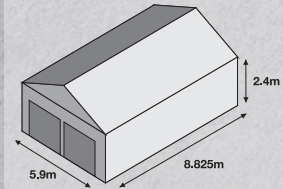

6m x 6m Double Garage

- 1 single tilt door (located left or right / front-fit or side-fit)
- 2 single tilt doors (front-fit or side-fit)
- 1 double tilt door (front-fit)

7m x 6m Double Garage

- 1 single tilt door (located left or right / front-fit or side-fit)
- 2 single tilt doors (front-fit or side-fit)
- 1 double tilt door (front-fit)

OPTIONS: Skylight, Opening Window (915mm x 785mm), Auto Openers, PA Door

FULL RANGE OF COLOURS AVAILABLE:

Not all combinations of colours are available. Colours shown are examples only. For exact colour samples see your local SmartSteel representative.