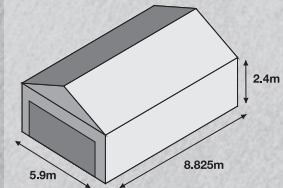

OPTIONS: Skylight, Opening Window (915mm x 785mm), Auto Openers, PA Door

FULL RANGE OF COLOURS AVAILABLE:

Not all combinations of colours are available. Colours shown are examples only. For exact colour samples see your local SmartSteel representative.